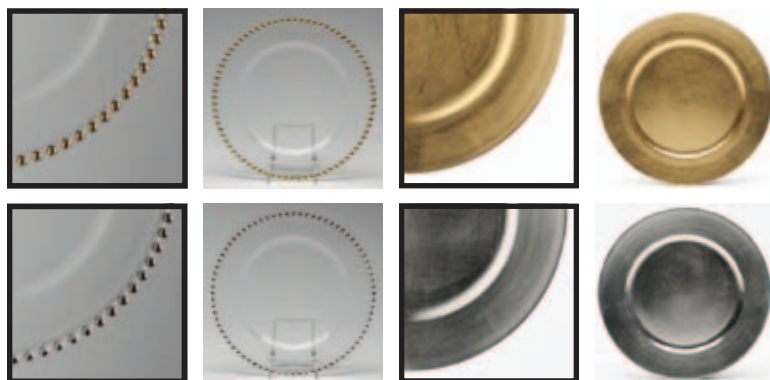

Classic White

Cream Double Gold Band

White Square

Charger Service Plates

CLASSIC WHITE

Dinner Plate, 10.5"	\$	0.45
Luncheon Plate, 9"	\$	0.45
Salad or Dessert Plate, 7.5"	\$	0.45
Bread and Butter Plate, 6"	\$	0.45
Rimmed Soup Bowl, 9", 10 oz.....	\$	0.45
Footed Bowl, 18 oz.....	\$	0.45
Coffee Cup (non-pedestal), 8 oz.	\$	0.45
Saucer Plate, 5.5"	\$	0.45
Demitasse Cup, 3 oz. & Saucer, 4.5"	\$	0.45
Creamer	\$	2.00
Sugar with Lid	\$	2.00
Salt and Pepper Set	\$	3.00
Sauce Boat, 16 oz.	\$	4.00
Serving Platter, 14" Oval.....	\$	4.50
Serving Platter, 22" Oval with Handles.....	\$	7.00
Serving Bowl, 12"	\$	4.50

CREAM DOUBLE GOLD BAND

Dinner Plate, 10.5"	\$	0.48
Luncheon Plate, 9"	\$	0.48
Salad or Dessert Plate, 7.5"	\$	0.48
Bread and Butter, Plate, 6"	\$	0.48
Rimmed Soup Bowl, 9", 10 oz.	\$	0.48
Coffee Cup (non-pedestal), 8 oz.	\$	0.48
Saucer Plate, 5.5"	\$	0.48
Creamer	\$	2.00
Sugar with Lid	\$	2.00

White Platinum Band

WHITE PLATINUM BAND

Dinner Plate, 10.5".....	\$	0.52
Salad or Dessert Plate, 8".....	\$	0.52
Bread and Butter Plate, 7".....	\$	0.52
Coffee Cup (non-pedestal), 8 oz.....	\$	0.52
Saucer Plate, 5.5".....	\$	0.52